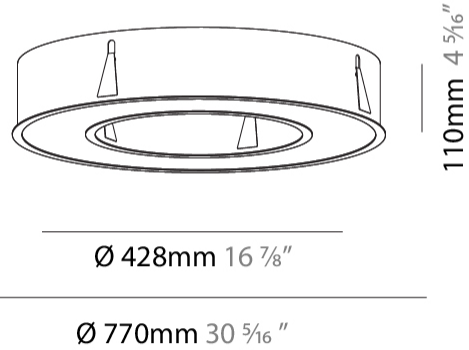

GENERAL

Series: Glorious
Subseries: Glorious
Brand: Prolicht
Division: Architectural
Mounting Type: Recessed
Mounting Location: Ceiling
Subcategory: Ambient

PHYSICAL

Shape: Round
Diameter (mm): 770
Diameter (in): 30 ⁵ / ₁₆
Height (mm): 110
Height (in): 4 ⁵ / ₁₆
Min. Recessing Depth (mm): 120
Min. Recessing Depth (in): 4 ³ / ₄
Light Distribution: Direct
Weight (kg): 9.285
Weight (lbs): 20.47
Diffuser: PMMA - Opal or Micro-Prism
Fixture Finish: SSR / BKV / CWI / CRY / HAB / UFT / ITA / RUA / FTG / MYG / LOD / PUS / FRO / FUP / KIA / POP / BLS / SPG / MEY / GOH / GUM / CHC / COM / ABZ / JAG / OBR / MOS / ROR
Fixture Material: Aluminum
Cut-out Measurements: 760mm / 29 15/16" x 440mm / 17 5/16"

760mm x 440mm
29 15/16" x 17 5/16"

120mm
4 3/4"

10 - 15mm
3/8" - 9/16"

A37500-

PROJECT _____

TYPE _____

SPECIFIER _____

QUANTITY _____

GENERAL

Series: Glorious
 Subseries: Glorious
 Brand: Prolicht
 Division: Architectural
 Mounting Type: Recessed
 Mounting Location: Ceiling
 Subcategory: Ambient

PHYSICAL

Shape: Round
 Diameter (mm): 1570
 Diameter (in): 61 ¹³/₁₆
 Height (mm): 110
 Height (in): 4 ⁵/₁₆
 Min. Recessing Depth (mm): 120
 Min. Recessing Depth (in): 4 ³/₄
 Light Distribution: Direct
 Weight (kg): 16.624
 Weight (lbs): 36.65
 Diffuser: PMMA - Opal or Micro-Prism
 Fixture Finish: SSR / BKV / CWI / CRY / HAB / UFT / ITA / RUA / FTG / MYG / LOD / PUS / FRO / FUP / KIA / POP / BLS / SPG / MEY / GOH / GUM / CHC / COM / ABZ / JAG / OBR / MOS / ROR
 Fixture Material: Aluminum
 Cut-out Measurements: 1560mm / 61 7/16" x 1240mm / 48 13/16"

PROJECT
TYPE
SPECIFIER
QUANTITY
DATE

Ø 1228mm 48 3/8"

Ø 1570mm 61 13/16"

1560mm x 1240mm
61 7/16" x 48 13/16"

120mm
4 3/4"

10 - 15mm
3/8" - 9/16"

A37502-

PROJECT	_____
TYPE	_____
SPECIFIER	_____
QUANTITY	_____
DATE	_____